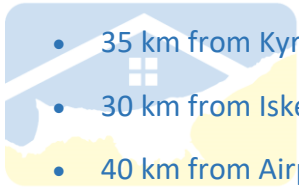

Immobilien auf Nordzypern

Real Estate & Consultancy

Exclusive beachfront project with apartments, bungalows and luxury villas in Tatlisu

Here you can comfortably enjoy life in complete privacy, beautiful nature of the sea and mountains, magnificent views of sunrise and sunset and all the necessary facilities. This project offers a variety of properties, with a total of 443 units built within two phases and will have the highest standards of materials, numerous amenities in its prime location with picturesque views of the Mediterranean Sea and Five finger mountains. The “ready to move” concept provides a price which includes furniture and household appliances, modern kitchen and bathrooms, central air conditioning system and a card entry system. An exclusive beachfront lifestyle awaits you at this resort. Beachfront living the preferred lifestyle for discerning home buyers.

Location:

- 200 meters from sandy beaches
- 5 km from Tatlisu
- 35 km from Kyrenia
- 30 km from Iskele
- 40 km from Airport

IMMOBILIEN AUF
NORDZYPERN

Facilities:

- Spa
- Gym
- Reception
- Restaurant
- Tennis court
- Beach
- Laundry
- House-keeping
- Beach cinema